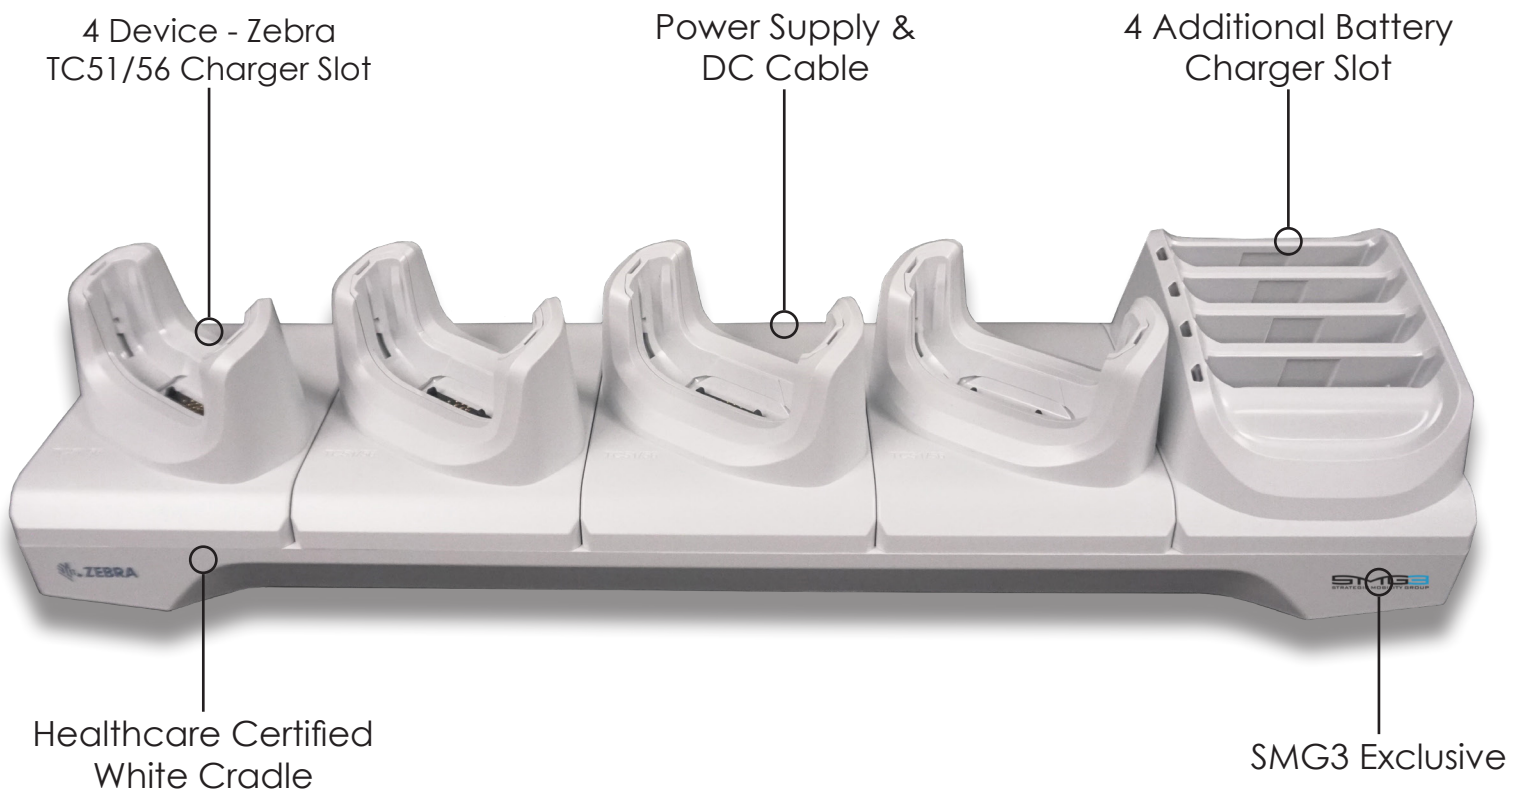

## HEALTHCARE 5-SLOT CHARGE CRADLE W/ SPARE BATTERY CHARGER

### OVERVIEW

The Healthcare 5-Slot Charger Only Cradle w/ Spare Battery Charger is perfect for the Healthcare Environment, with its White form factor. Improve your healthcare facility with the addition of this exclusive Zebra Healthcare cradle. Never worry about low batteries with the 4-Slot additional battery charger.